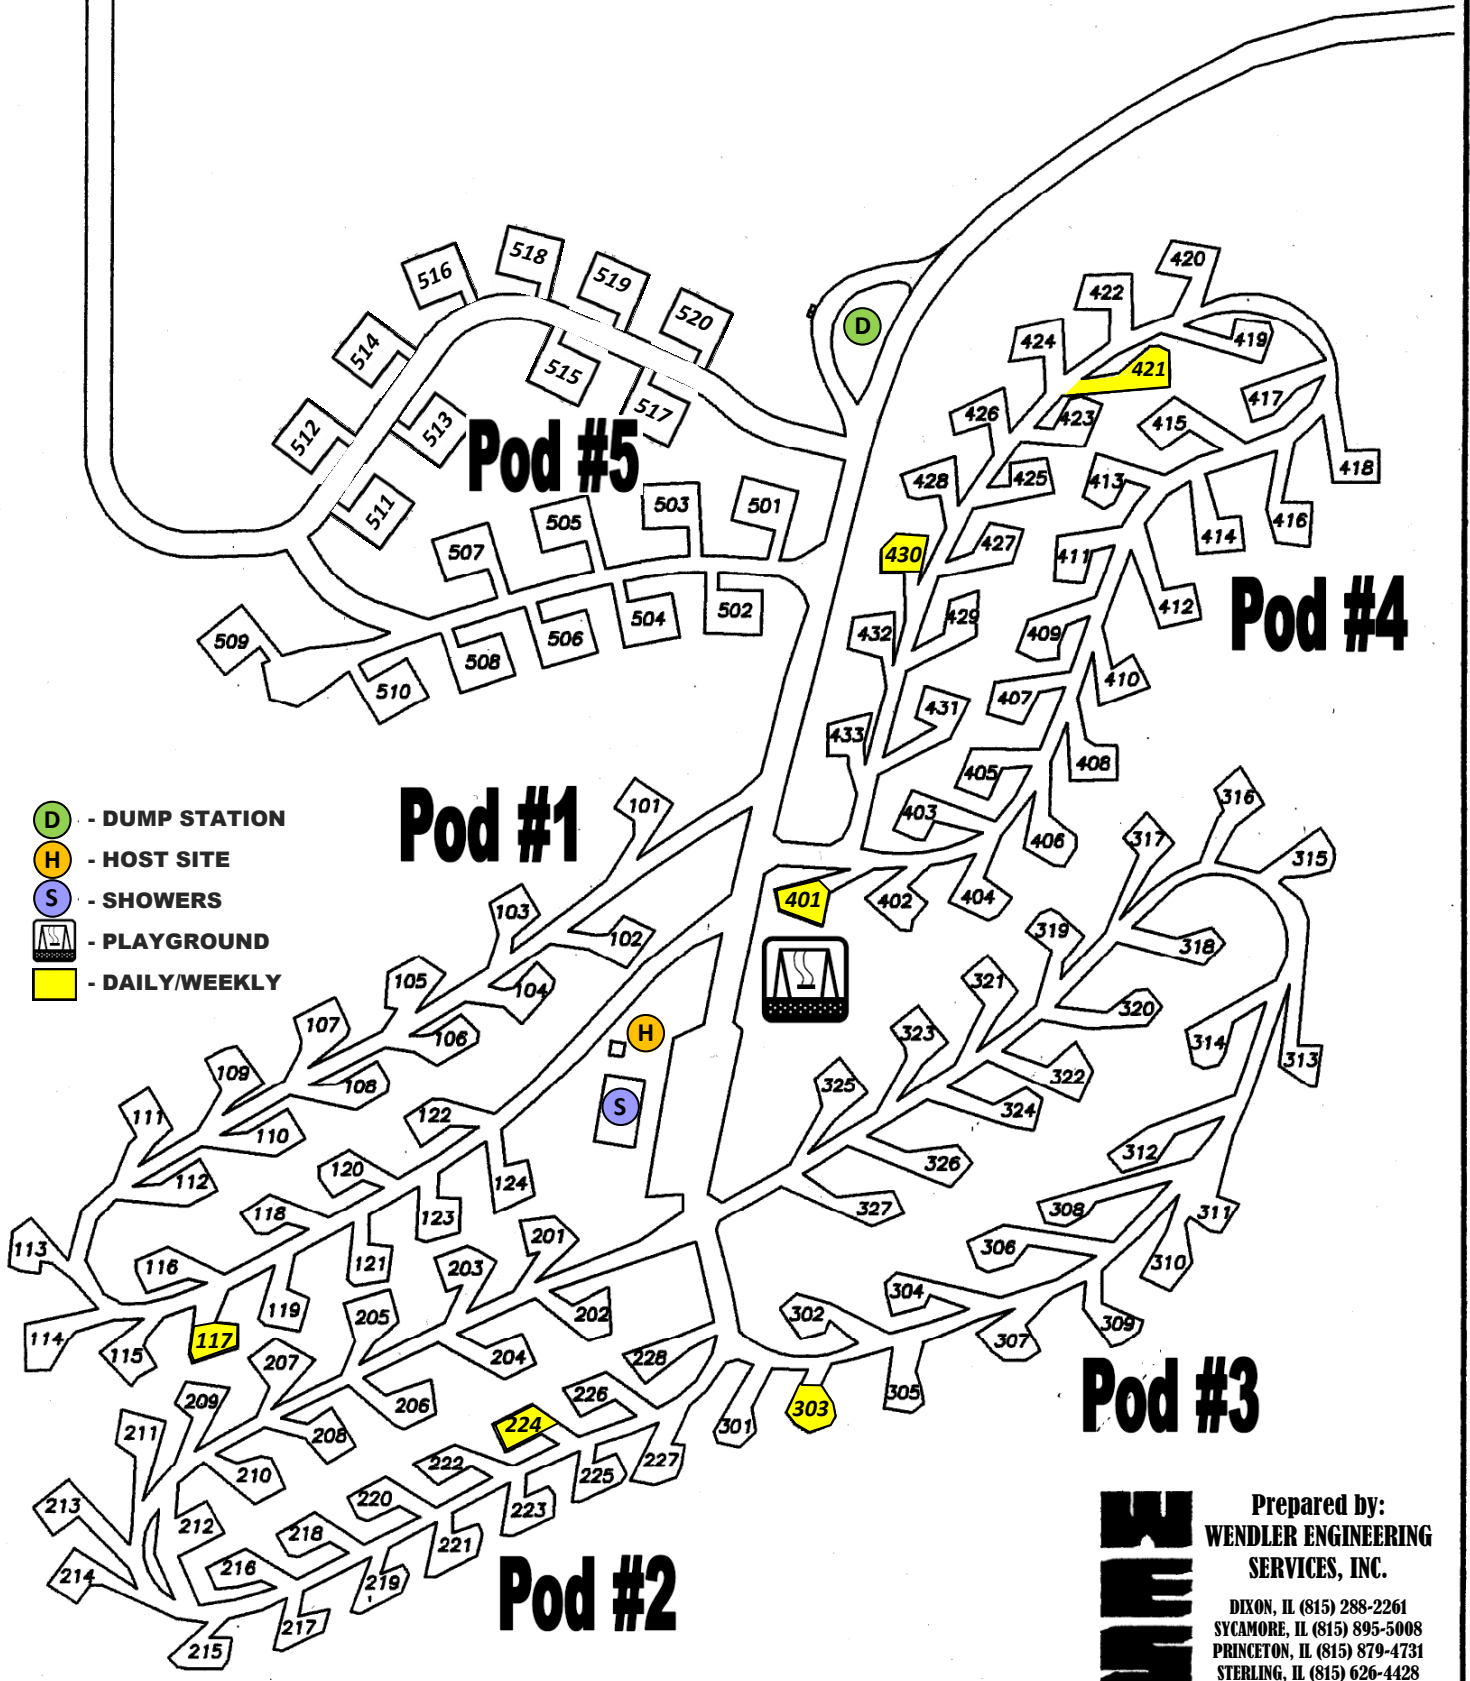

LAKE CARROLL DEVELOPMENT CAMPGROUND MAP

Updated October 22, 2018

CAMPER STORAGE

WES
 Prepared by:
**WENDLER ENGINEERING
 SERVICES, INC.**
 DIXON, IL (815) 288-2261
 SYCAMORE, IL (815) 895-5008
 PRINCETON, IL (815) 879-4731
 STERLING, IL (815) 626-4428